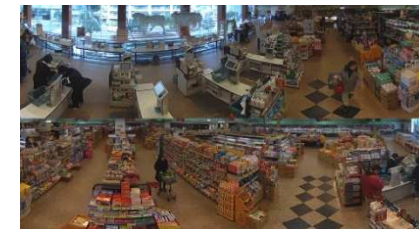

Double Panoramic view