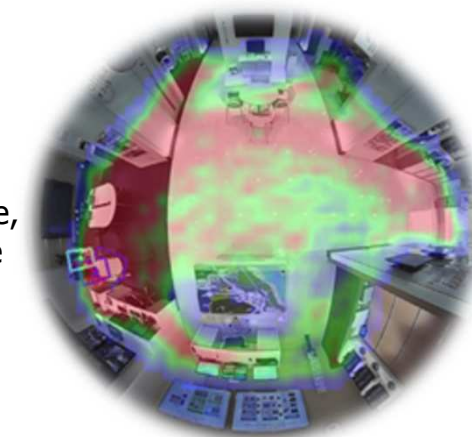

Single PTZ view

Quad PTZ view

Quad stream mode

Quad stream mode enables viewing four areas on the monitor PCs, distributing clear de-warped images to each monitor PC.

Quad stream mode

Panoramic views

Panoramic views provide a 180° or 360° fixed field of view on a single monitor screen, delivering clear de-warped images.

Object detection

(removed) detects objects disappearing that should be present.

Cross line detection

detects people or objects crossing the imaginary lines.

People count

By counting people who cross up to 12 imaginary lines in the 360° wide view, the 360-degree cameras help business improve the physical layout and operational efficiency.

Heat map

By overlaying the traffic volume of people and staying time, the 360 degree cameras visualize the movement of people in the area.

Moving Object Remover (MOR)

By making moving objects translucent, the 360 cameras enable customer behavior analysis with keeping their privacy. .