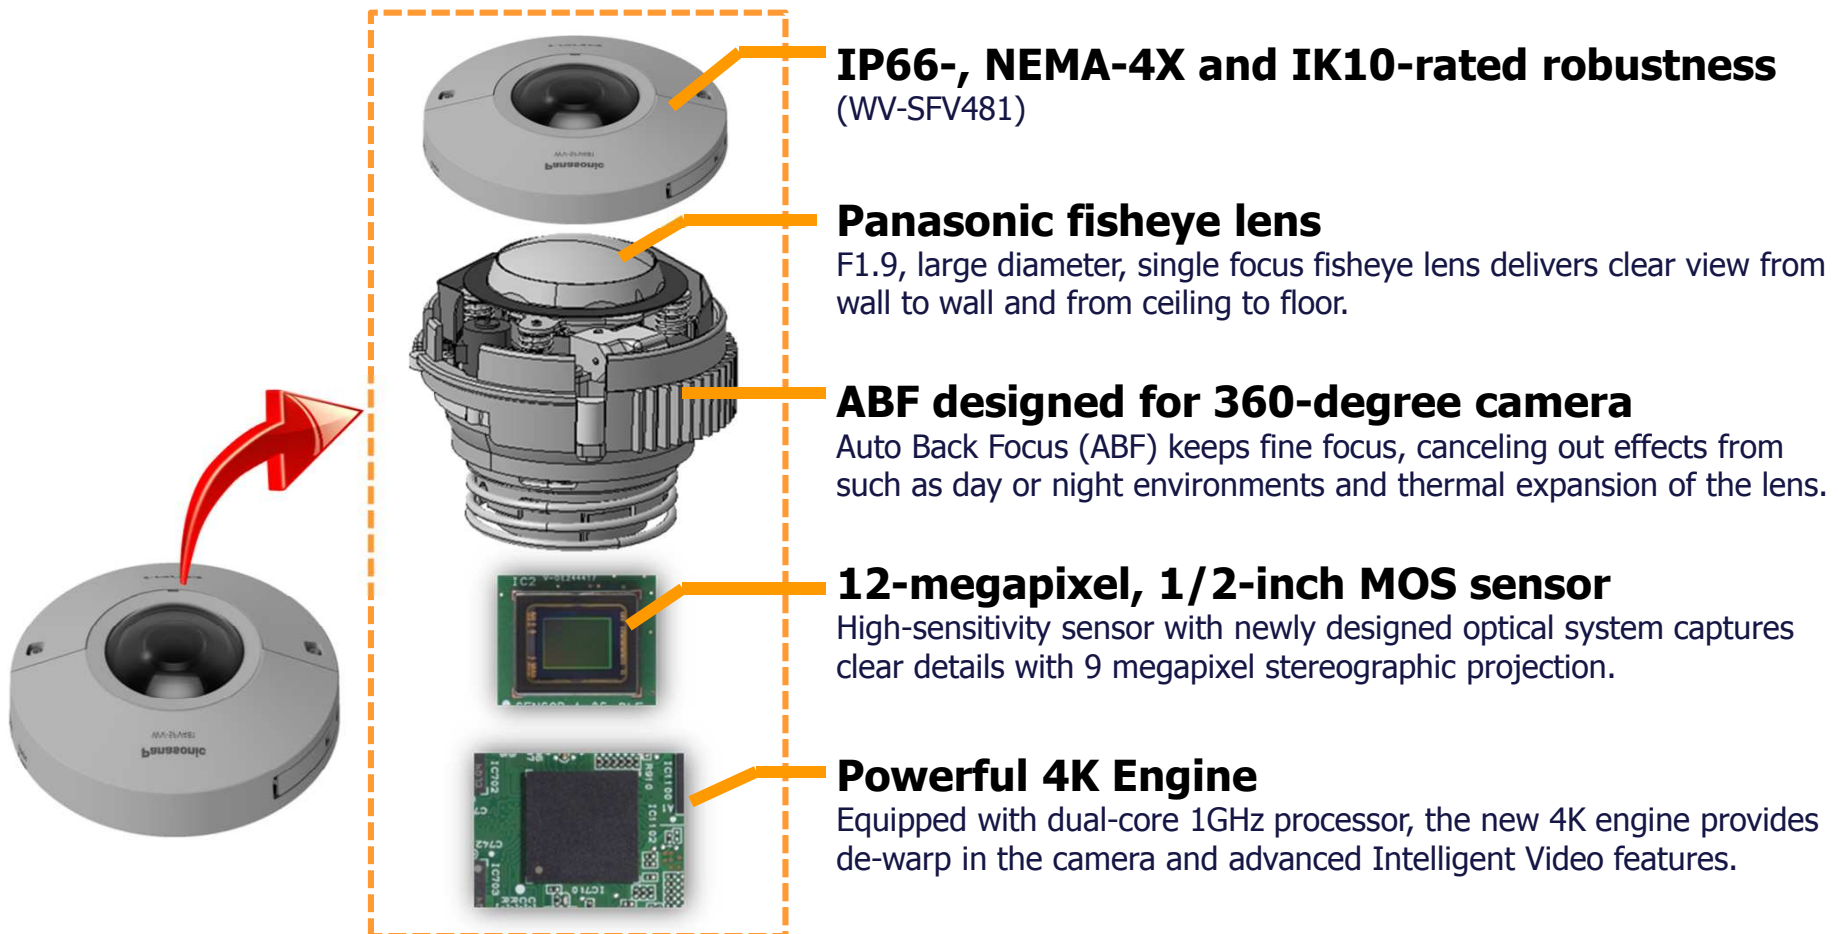

Outdoor vandal resistant
WV-SFV481

Indoor
WV-SFN480

9 Megapixel 360-degree Network Camera

- ✓ All-new design for 360° video surveillance
- ✓ 360°/180° wide area coverage with 9MP Resolution
- ✓ De-warping in camera
- ✓ Intelligent VMD and Business Intelligence
- ✓ Seamless integration with i-PRO system

4

All-new design for 360° Video Surveillance

4K
SmartHD

360° situational awareness

Capturing an all-around view of the surrounding area, the 360-degree cameras provide total situational awareness and eliminates blind spots.

Detailed images with 9MP resolution

High resolution is required to capture a large area in detail. 9 megapixel resolution enables clear identification from the center to the edge and from wall to wall, delivering very detailed images.

Wall Mount

Panoramic view

Single and Quad PTZ views

De-warping in camera enables clear and easy identification of the area of interest with non-moving parts, electrical pan-tilt-zoom. Single and Quad PTZ views deliver clear cropped image with over HD resolution.