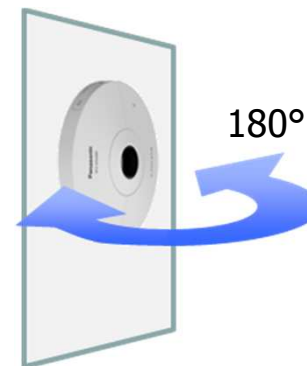

Detailed images with 9MP resolution

High resolution is required to capture a large area in detail. 9 megapixel resolution enables clear identification from the center to the edge and from wall to wall, delivering very detailed images.

High sensitivity

Equipped with F1.9 large diameter lens and high-sensitive sensor, the 360-degree cameras produce a color image with a minimum illumination of 0.3 lux.

Ceiling Mount

Fisheye view example in a store 40 meters wide.

Wall Mount

Panoramic view

Single and Quad PTZ views

De-warping in camera enables clear and easy identification of the area of interest with non-moving parts, electrical pan-tilt-zoom. Single and Quad PTZ views deliver clear cropped image with over HD resolution.