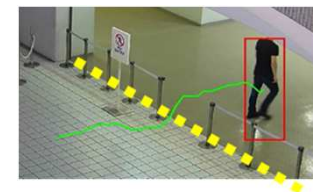

Single PTZ view

Quad PTZ view

Quad stream mode

Quad stream mode enables viewing four areas on the monitor PCs, distributing clear de-warped images to each monitor PC.

Quad stream mode

Panoramic views

Panoramic views provide a 180° or 360° fixed field of view on a single monitor screen, delivering clear de-warped images.

Panoramic view

Double Panoramic view

Capturing 360°/180° wide area with 9MP high resolution, i-VMD improves surveillance accuracy and effectiveness.

Intruder detection

detects people or cars trespassing in restricted areas.

Loitering detection

detects people who has loitered for too long in the area.

Scene change detection

detects tampering with the camera view.

Object detection (left)

detects something left behind that shouldn't be there.

Object detection

(removed) detects objects disappearing that should be present.

Cross line detection

detects people or objects crossing the imaginary lines.

People count

By counting people who cross up to 12 imaginary lines in the 360° wide view, the 360-degree cameras help business improve the physical layout and operational efficiency.