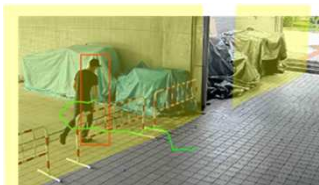

Single PTZ view

Quad PTZ view

Quad stream mode

Quad stream mode enables viewing four areas on the monitor PCs, distributing clear de-warped images to each monitor PC.

Quad stream mode

Panoramic views

Panoramic views provide a 180° or 360° fixed field of view on a single monitor screen, delivering clear de-warped images.

Panoramic view

Double Panoramic view

Capturing 360°/180° wide area with 9MP high resolution, i-VMD improves surveillance accuracy and effectiveness.

Intruder detection

detects people or cars trespassing in restricted areas.

Loitering detection

detects people who has loitered for too long in the area.

Scene change detection

detects tampering with the camera view.

Object detection (left)

detects something left behind that shouldn't be there.

Object detection

(removed) detects objects disappearing that should be present.

Cross line detection

detects people or objects crossing the imaginary lines.

People count

By counting people who cross up to 12 imaginary lines in the 360° wide view, the 360-degree cameras help business improve the physical layout and operational efficiency.