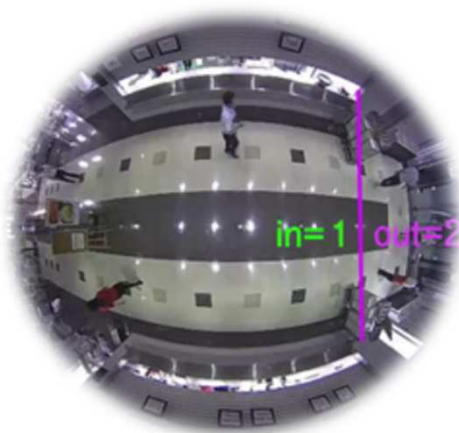

Single PTZ view

Quad PTZ view

Quad stream mode

Quad stream mode enables viewing four areas on the monitor PCs, distributing clear de-warped images to each monitor PC.

Quad stream mode

Panoramic views

Panoramic views provide a 180° or 360° fixed field of view on a single monitor screen, delivering clear de-warped images.

Panoramic view

Double Panoramic view

Capturing 360°/180° wide area with 9MP high resolution, i-VMD improves surveillance accuracy and effectiveness.

Intruder detection

detects people or cars trespassing in restricted areas.

Object detection

(removed) detects objects disappearing that should be present.

Cross line detection

detects people or objects crossing the imaginary lines.

People count

By counting people who cross up to 12 imaginary lines in the 360° wide view, the 360-degree cameras help business improve the physical layout and operational efficiency.

Heat map

By overlaying the traffic volume of people and staying time, the 360 degree cameras visualize the movement of people in the area.

Moving Object Remover (MOR)

By making moving objects translucent, the 360 cameras enable customer behavior analysis with keeping their privacy. .