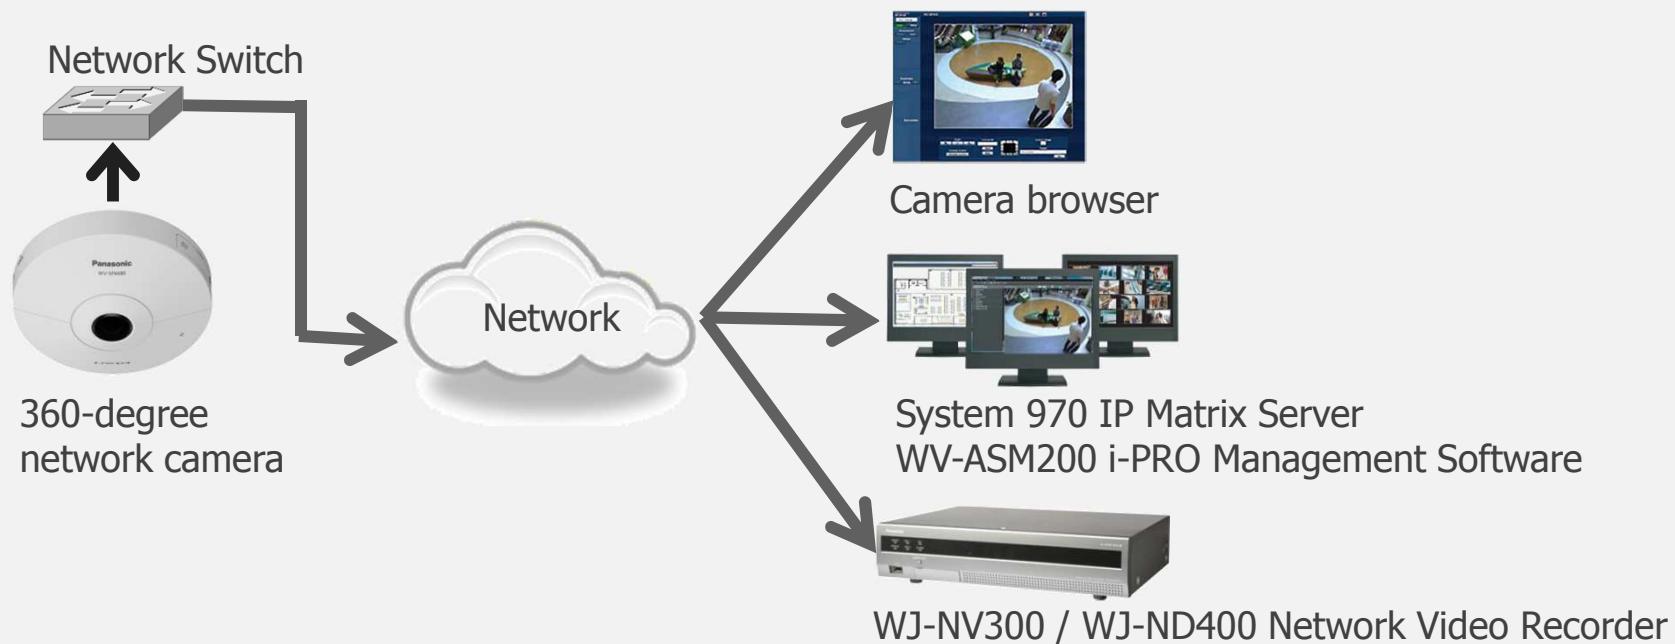

Single PTZ view

Quad PTZ view

Quad stream mode

Quad stream mode enables viewing four areas on the monitor PCs, distributing clear de-warped images to each monitor PC.

Quad stream mode

Panoramic views

Panoramic views provide a 180° or 360° fixed field of view on a single monitor screen, delivering clear de-warped images.

Object detection

(removed) detects objects disappearing that should be present.

Cross line detection

detects people or objects crossing the imaginary lines.

People count

By counting people who cross up to 12 imaginary lines in the 360° wide view, the 360-degree cameras help business improve the physical layout and operational efficiency.

Heat map

By overlaying the traffic volume of people and staying time, the 360 degree cameras visualize the movement of people in the area.

Moving Object Remover (MOR)

By making moving objects translucent, the 360 cameras enable customer behavior analysis with keeping their privacy. .

Seamless integration with i-PRO system i-PRO SmartHD

Based on Panasonic i-PRO architecture, the 9MP 360-degree cameras can be integrated easily and seamlessly with i-PRO system.

(Note) The System 970, WV-ASM200 and WJ-NV300 will support the WJ-SFV481 and WF-SFN480 in 1Q 2015.
The WJ-ND400 will support the WJ-SFV481 and WJ-SFN480 in 2Q 2015.